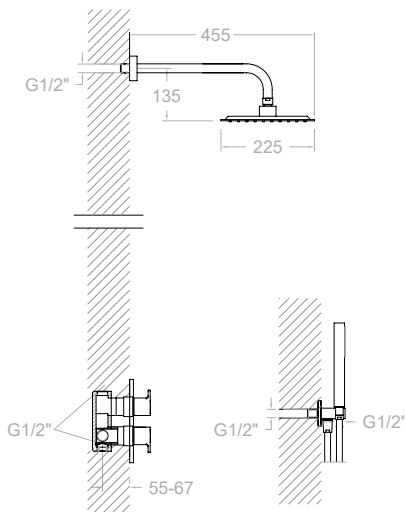

ABS

948712RPK225
94D302549

948712KS+BNRPK225+4713P+4796+2471C

Conjunto termostático empotrado 2 vías con soporte más toma de agua, teleducha y rociador mural ABS cuadrado 225x225

Thermostatic single lever 2 way concealed with support plus water intake, hand shower and square ABS shower head.

INOX
STEEL

948712RK250
94D302553

948712KS+RK250+B350+4713P+4796+2471C

ACCESORIOS DE METAL 250x250 mm.
METALL ACCESSORIES 250x250 mm.

948712KS

94D302915

XX8712+KT2+945000+945100

Empotrado termostático 2 vías

Thermostatic single lever 2 way concealed

Cartucho: 1703T + 4000

Cartridge: 1703T + 4000

XX8712S	1 bar	3 bar	5 bar
A l/min	14	24	30
B l/min	13	22	28

KIT DE AMPLIACIÓN - EXTENSION SET KAETIO3

BX948712RPK225

94G302550

BOX PALET, 6 unidades -3% Descuento especial incorporado

BOX PALET, 6 units - 3% Special Discount in the price

BX948712RK250

94G302555

BOX PALET, 6 unidades -3% Descuento especial incorporado

BOX PALET, 6 units - 3% Special Discount in the price