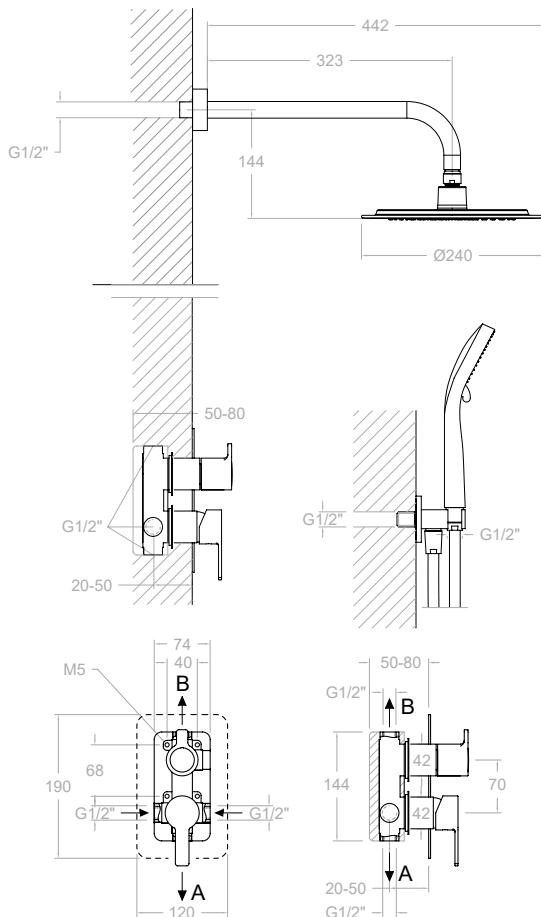

KIT BLAUTHERM MONOMANDO

Cromo
Chrome

Negro mate
Black matte