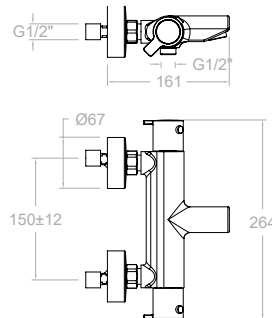

943901S
261649
Termostático de baño - ducha con cascada e inversor integrado, sin equipo de ducha
Bathtub thermostatic with cascade stream, without shower kit.

Cartucho: 1701 T + 4001
Cartridge: 1701 T + 4001

T1

943901T1
261652
Termostático de baño - ducha con cascada e inversor integrado, con equipo de ducha
Bathtub thermostatic with cascade stream, with a shower set

943901S+3520T1+3726+2471C

T3

943901T3
94C301946
Termostático de baño - ducha con cascada e inversor integrado, con equipo de ducha
Bathtub thermostatic with cascade stream, with a shower set

943901S+5840T3+3726+2471C

943801S
94C302075
Termostático de baño - ducha, sin equipo de ducha
Bathtub thermostatic without shower kit.

Cartucho: 1701 T + 4000
Cartridge: 1701 T + 4000

T1

943801T1
94C302571
Termostático de baño - ducha con inversor integrado, con equipo de ducha
Bathtub thermostatic with a shower set

943801S+3520T1+3726+2471C

T3

943801T3
94C302572
Termostático de baño - ducha con inversor integrado, con equipo de ducha
Bathtub thermostatic with a shower set

943801S+5840T3+3726+2471C