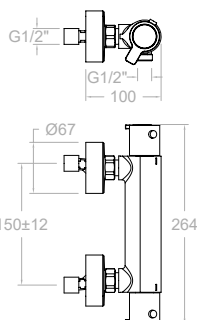

EXPOTER1
MKX302625

Dispensador blautherm
Exhibitor container of thermostatic
Box of 6 und. thermostatic
blautherm

CX943402SX6
94G303256

6 und. termostática blautherm
6 und. thermostatic blautherm