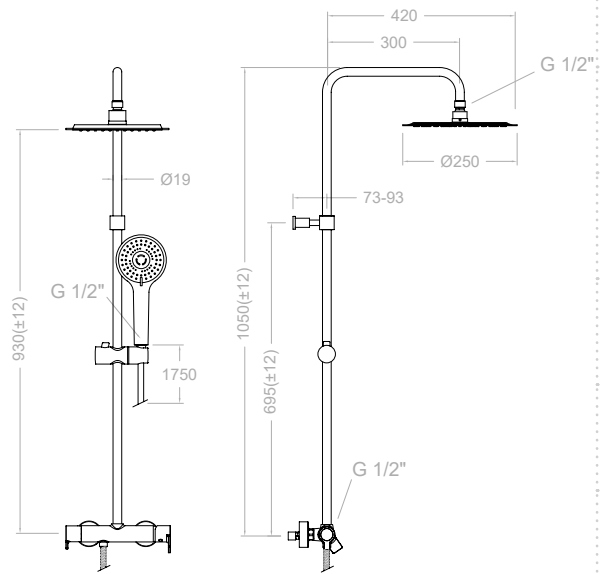

Single lever fixed height shower mixer with integrated diverter, METAL accesories

932802S+T100N+RM250+2876BT+2471C

Cartucho: 35100 (6689-2) + 4004  
Cartridge: 35100 (6689-2) + 4004

Ø 250 mm

**BX937802RM250**  
94G303909