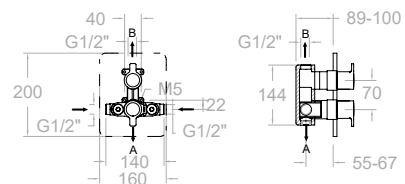

ABS

948712RPK225
94D302549

948712KS+BNRPK225+4713P+4796+2471C

Conjunto termostático empotrado 2 vías con soporte más toma de agua, teleducha y rociador mural ABS cuadrado 225x225

Thermostatic single lever 2 way concealed with support plus water intake, hand shower and square ABS shower head.

INOX
STEEL

948712RK250
94D302553

948712KS+RK250+B350+4713P+4796+2471C

ACCESORIOS DE METAL 250x250 mm.
METALL ACCESSORIES 250x250 mm.

948712KS

94D302915

XX8712+KT2+945000+945100

Empotrado termostático 2 vías

Thermostatic single lever 2 way concealed

Cartucho: 1703T + 4000

Cartridge: 1703T + 4000

XX8712S	1 bar	3 bar	5 bar
A l/min	14	24	30
B l/min	13	22	28

KIT DE AMPLIACIÓN - EXTENSION SET KAETIO3

BX948712RPK225

94G302550

BOX PALET, 6 unidades -3% Descuento especial incorporado

BOX PALET, 6 units - 3% Special Discount in the price

BX948712RK250

94G302555

BOX PALET, 6 unidades -3% Descuento especial incorporado

BOX PALET, 6 units - 3% Special Discount in the price